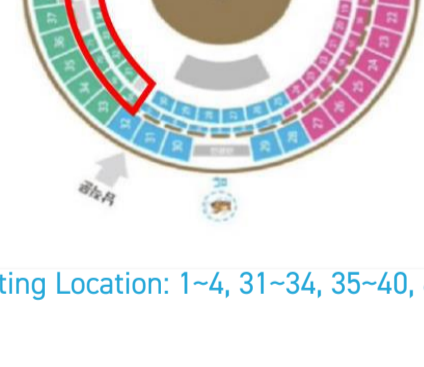

MAP

Seating Location: 1-4, 31-34, 35-40, 68-71

ROYAL PURPLE Exclusive Benefits

- Hotel-level catering service (Royal Purple & Pink Club finger food, beverage provided)
- World's first collaboration with Pokemon limited merchandise stuffed Pikachu doll, handheld fan, and cushion provided
- World's first collaboration with BTS official character TinyTAN limited merchandise keyring or badge provided (random)

PRICE

1,000,000 KRW (743 EUROS) / 1 ea

ROYAL PINK ZONE

Premium (B2B) Tickets