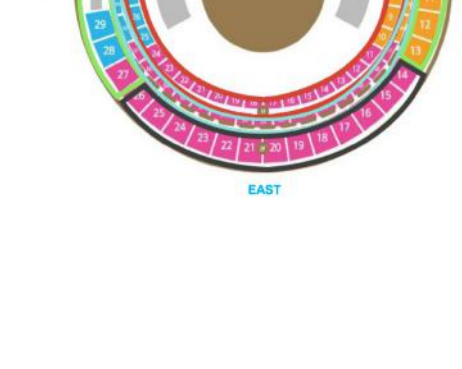

GENERAL

General (B2C) Tickets

1ST EAST LOCATION: 8 - 27	249,000 KRW (185 EUROS)
2ND EAST LOCATION: 45 - 63	219,000 KRW (162 EUROS)
3RD WEST LOCATION: 1 - 7, 33 - 38	189,000 KRW (140 EUROS)
3RD CENTER LOCATION: 8 - 13, 27 - 32	169,000 KRW (125 EUROS)
3RD EAST LOCATION: 14 - 26	149,000 KRW (110 EUROS)